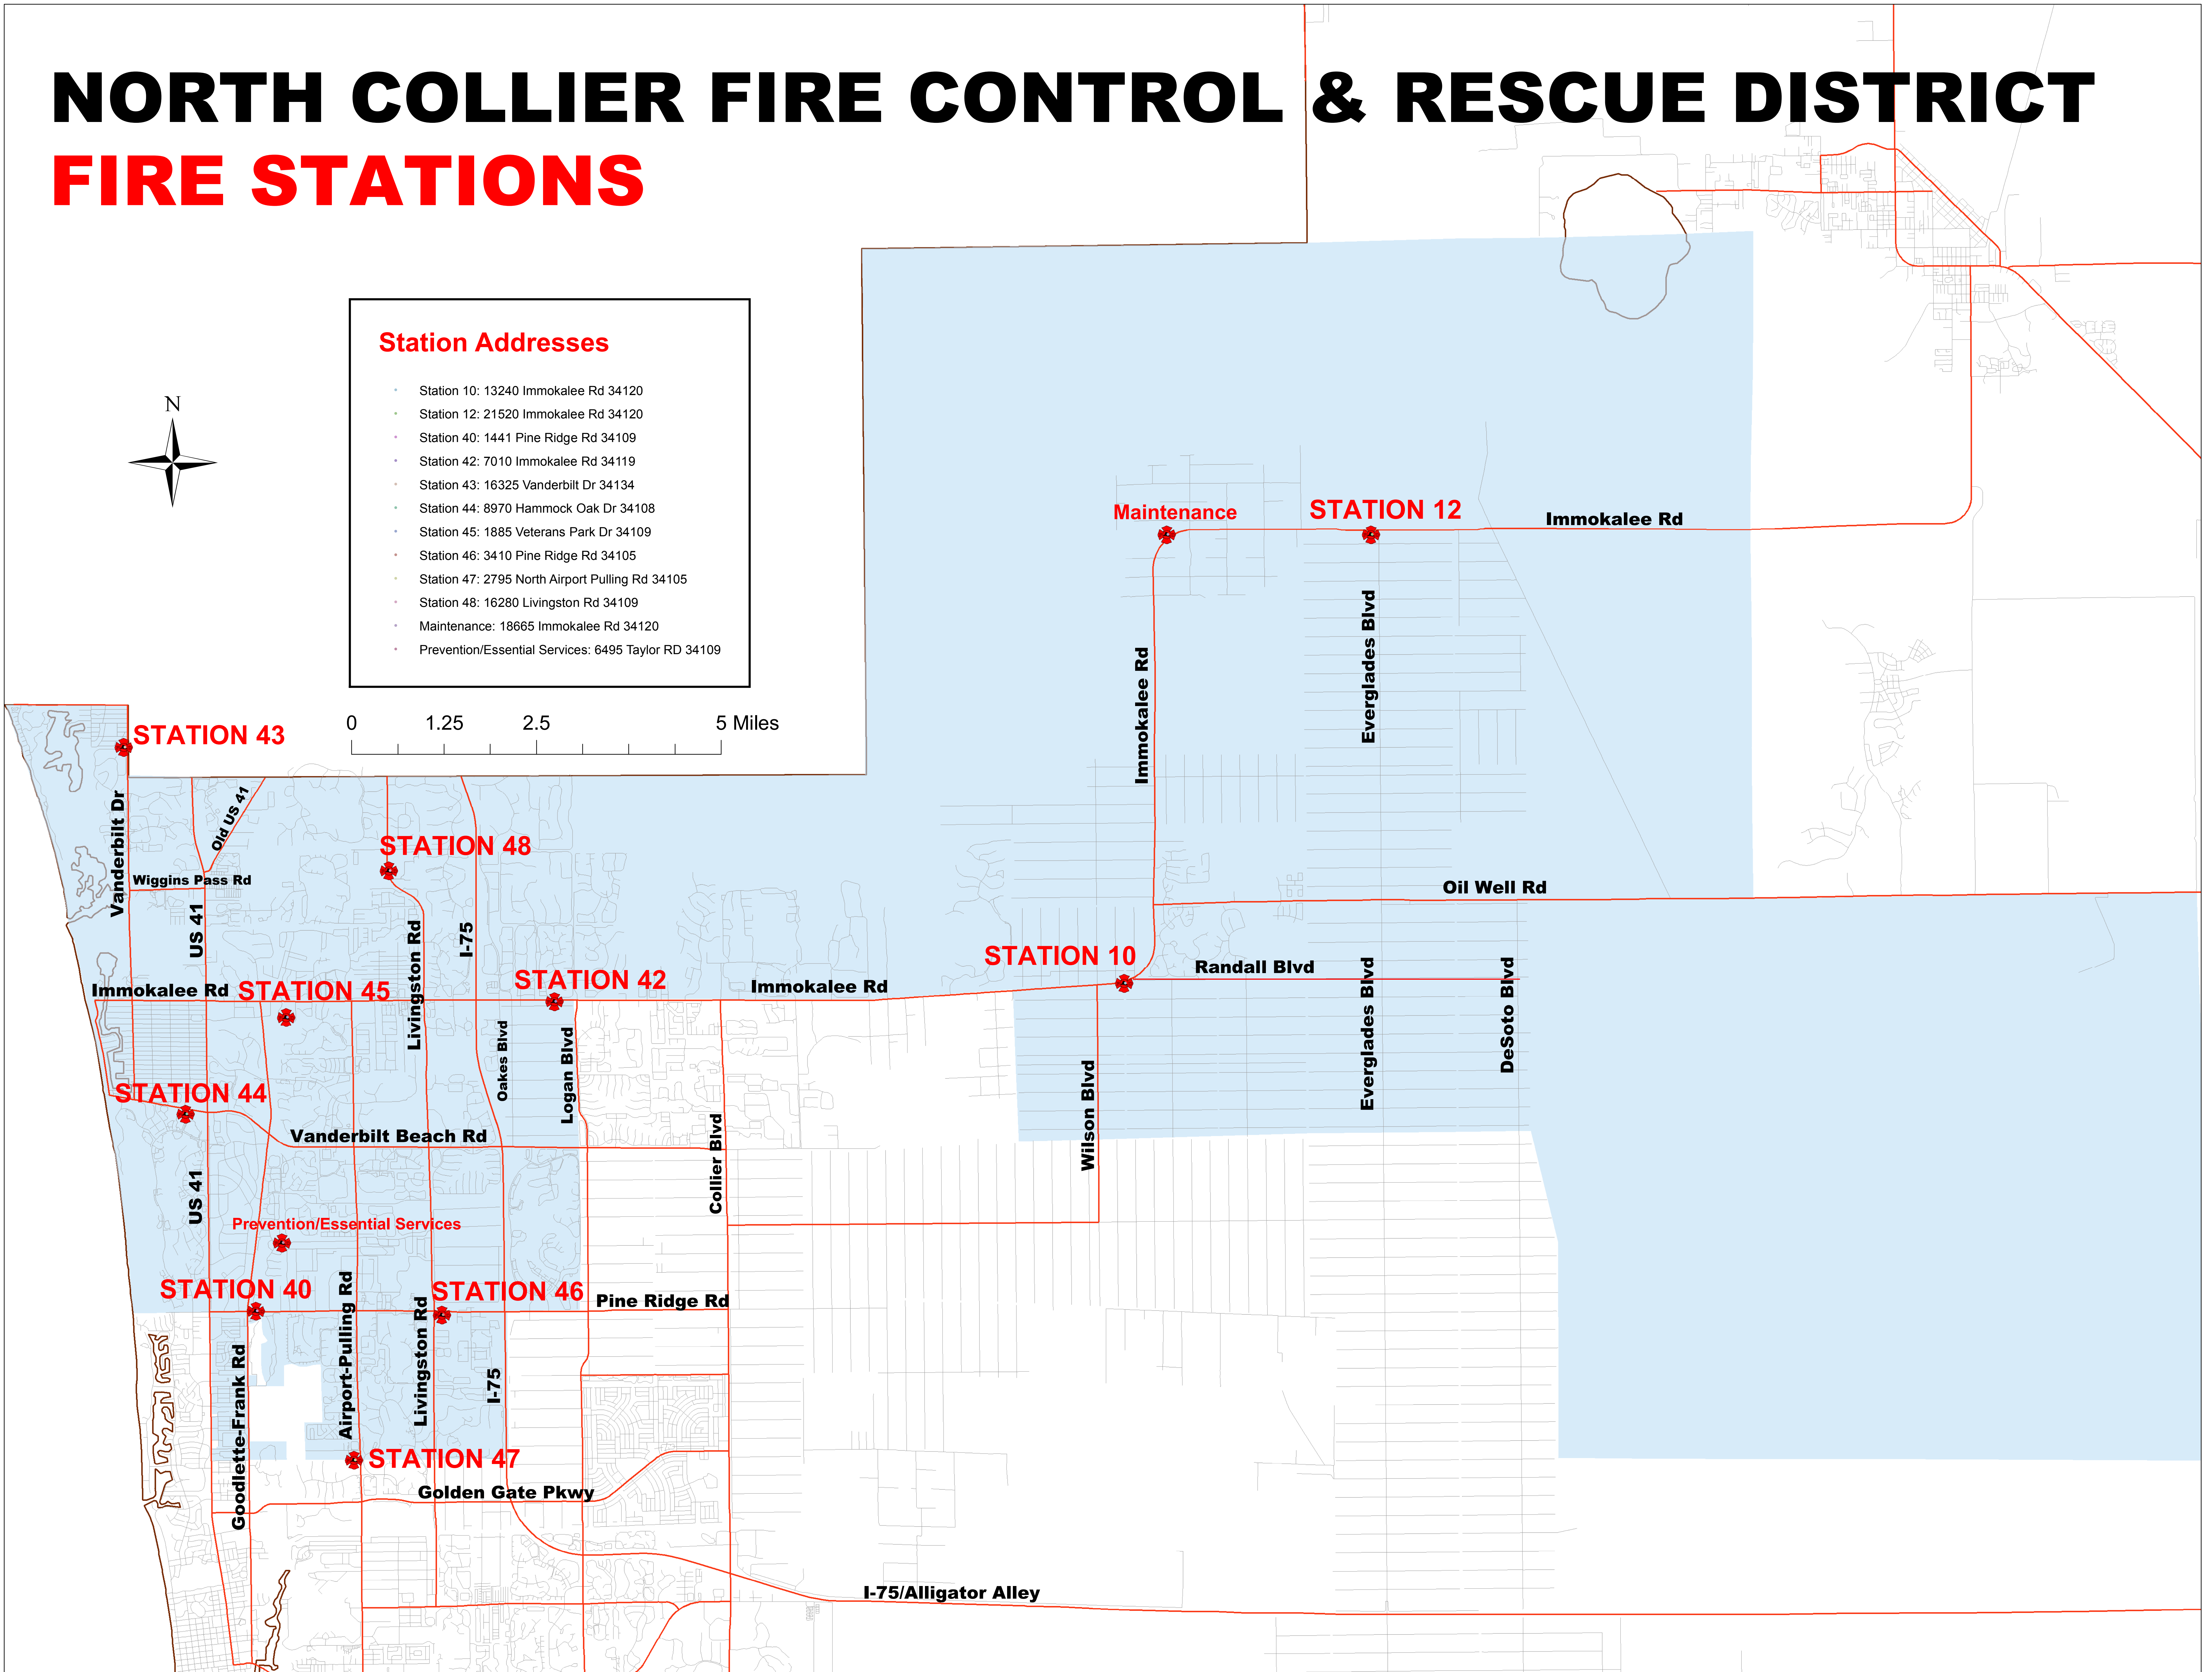

NORTH COLLIER FIRE CONTROL & RESCUE DISTRICT

FIRE STATIONS

Station Addresses

- Station 10: 13240 Immokalee Rd 34120
- Station 12: 21520 Immokalee Rd 34120
- Station 40: 1441 Pine Ridge Rd 34109
- Station 42: 7010 Immokalee Rd 34119
- Station 43: 16325 Vanderbilt Dr 34134
- Station 44: 8970 Hammock Oak Dr 34108
- Station 45: 1885 Veterans Park Dr 34109
- Station 46: 3410 Pine Ridge Rd 34105
- Station 47: 2795 North Airport Pulling Rd 34105
- Station 48: 16280 Livingston Rd 34109
- Maintenance: 18665 Immokalee Rd 34120
- Prevention/Essential Services: 6495 Taylor RD 34109

0 1.25 2.5 5 Miles

STATION 43

STATION 48

STATION 45

STATION 42

STATION 44

Prevention/Essential Services

STATION 40

STATION 46

STATION 47

STATION 10

STATION 12

Maintenance